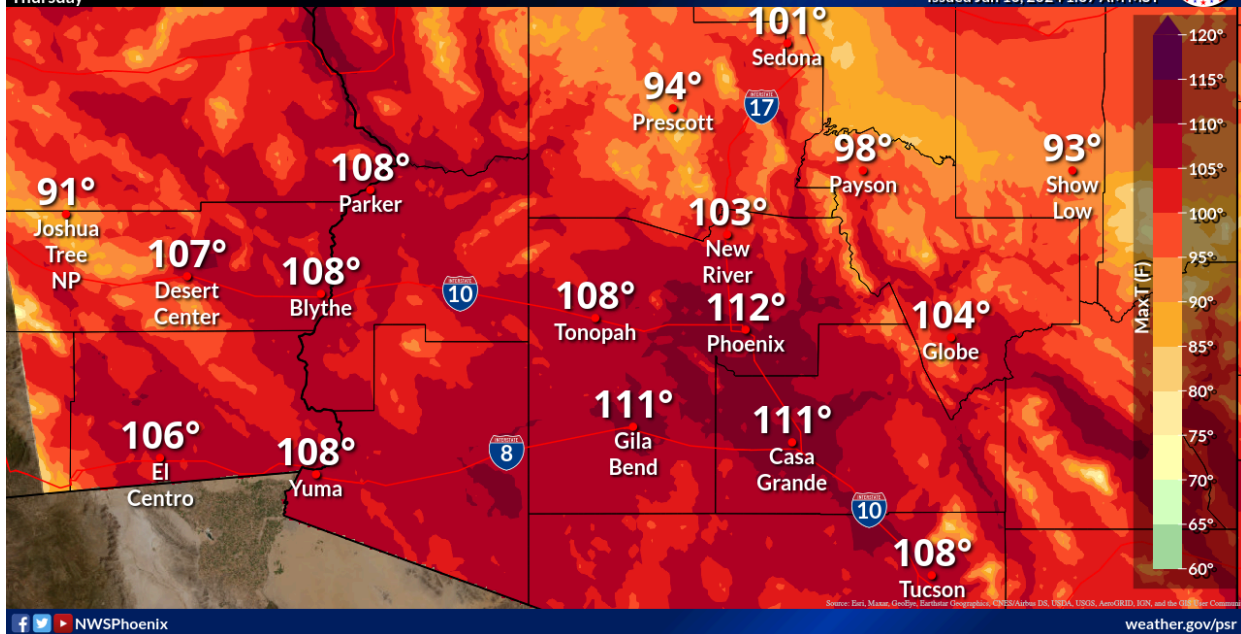

Forecast High Temperatures

Thursday

Weather Forecast Office
Phoenix, AZ
Issued Jun 10, 2024 1:07 AM MST

Thursday's Forecast Highs