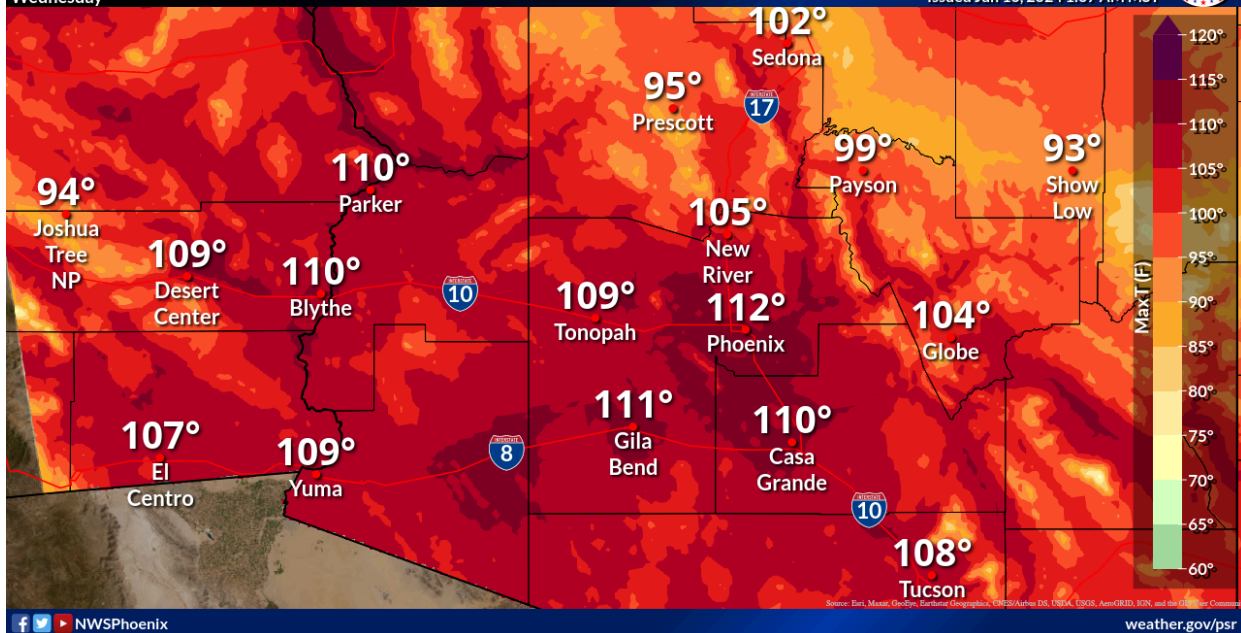

Excessive Heat Warning

Forecast High Temperatures

Tuesday's Forecast Highs

Forecast High Temperatures

Wednesday

Weather Forecast Office
Phoenix, AZ
Issued Jun 10, 2024 1:07 AM MST

Wednesday's Forecast Highs