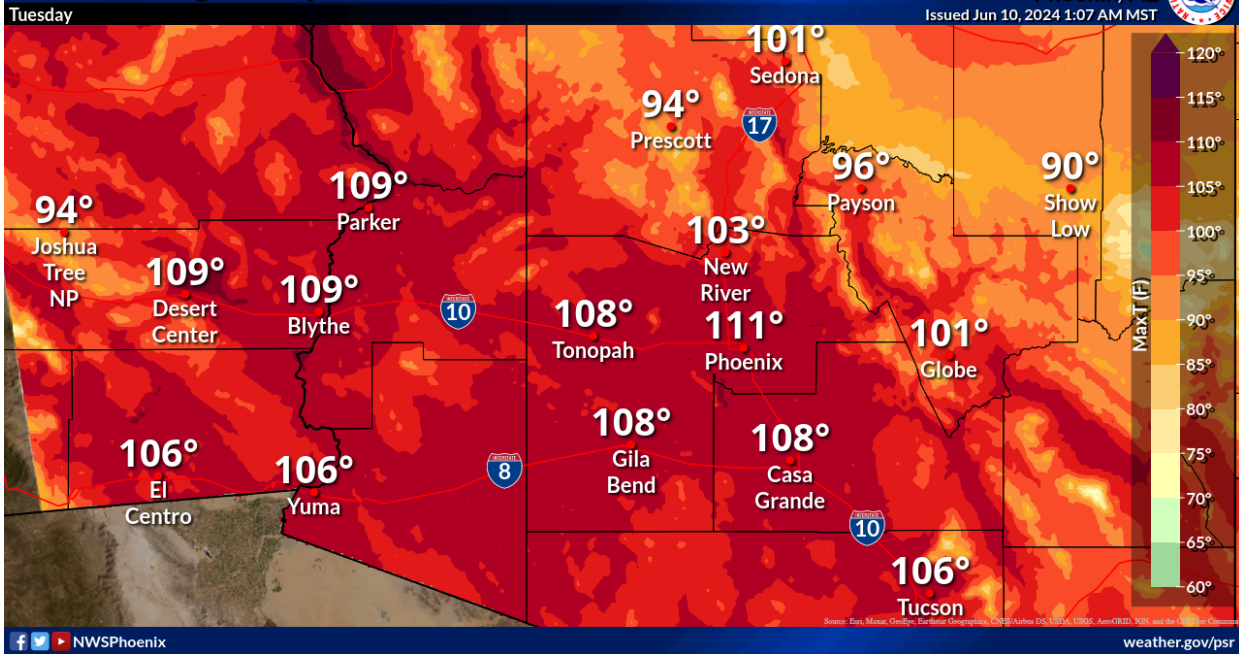

Excessive Heat Warning

Forecast High Temperatures

Tuesday's Forecast Highs