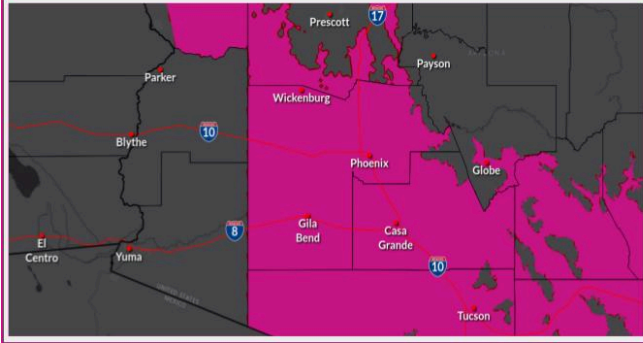

Minor to locally Moderate Risk today; Moderate Risk through the rest of the week

- Highs 100-105 degrees today
- Highs 105-110 degrees through the rest of the week

Southeast California

**Impacts:**

Moderate Risk for heat-related illnesses for pets, livestock, and those who are sensitive to heat, especially those without effective cooling and/or adequate hydration.

Timing:

Moderate Risk Daily

- Highs 100-105 degrees today
- Highs 105-110 degrees through the rest of the week

FOR MORE INFORMATION

For the latest forecast updates, visit weather.gov/phoenix.

If you have questions or would like to submit weather reports, photos, or to unsubscribe from these briefings, email nws.phoenix@noaa.gov or call **Media - (602) 275-7417; EM - (602) 275-7003**.

GRAPHICS

Excessive Heat Warning

Areas affected: South-Central AZ

National Weather Service - Phoenix, AZ
 weather.gov/phoenix
 Updated: Monday, June 10, 2024

Timing

- 10 AM Tuesday June 11 through 8 PM Thursday June 13